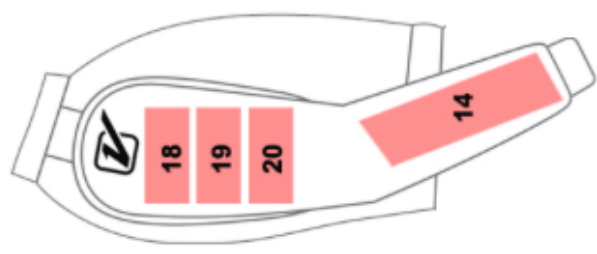

# LEATHER JACKET LOGO PLACEMENT

- 1) FRONT CHEST
- 2) RIGHT FRONT
- 4) LEFT FRONT
- 7) UPPER BACK
- 8) CENTER BACK
- 13) LEFT FOREARM
- 14) RIGHT FOREARM
- 15) LEFT ARM #1
- 16) LEFT ARM #2
- 17) LEFT ARM #3
- 18) RIGHT ARM #1
- 19) RIGHT ARM #2
- 20) RIGHT ARM #3

**Champion Jacket \$399 includes chest embroidery (1) and name (7) on the back**

**Pro Series Jacket \$499 includes unlimited embroidery (ALL LOCATIONS)**