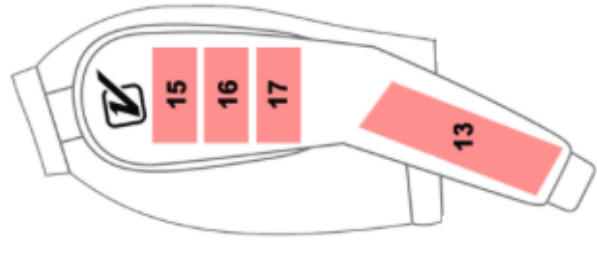

# LEATHER JACKET LOGO PLACEMENT

- 1) FRONT CHEST
- 2) RIGHT FRONT
- 4) LEFT FRONT
- 7) UPPER BACK
- 8) CENTER BACK
- 13) LEFT FOREARM
- 14) RIGHT FOREARM
- 15) LEFT ARM #1
- 16) LEFT ARM #2
- 17) LEFT ARM #3
- 18) RIGHT ARM #1
- 19) RIGHT ARM #2
- 20) RIGHT ARM #3

**Champion Jacket \$399 includes chest embroidery (1) and name (7) on the back**

**Pro Series Jacket \$499 includes unlimited embroidery (ALL LOCATIONS)**